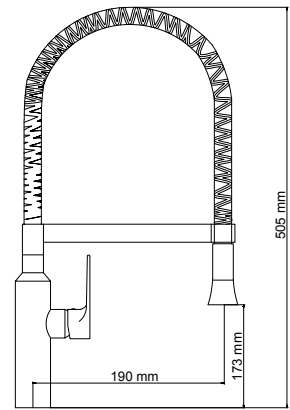

KITCHEN

CE003-5

Miscelatore lavello, canna a molla girevole,
doccetta estraibile, flex cm 50 1/2" F

One hole sink mixer, swivel spring spout,
pull-out hand shower, flex cm 50 1/2" F

Mitigeur évier, bec tournant, douchette
extractible, flexibles cm 50 1/2" F

خلاط حوض احترافي، ذراع صنوبر لولبي دوار، دش ثانوي
قابل للسحب، خرطوم 50 سم 1/2 بوصة أنثى

Chrome - كروم

Gold - ذهب

Matt Black - ماتى أبيض

Matt White - ماتى أسود

Box 3 pcs