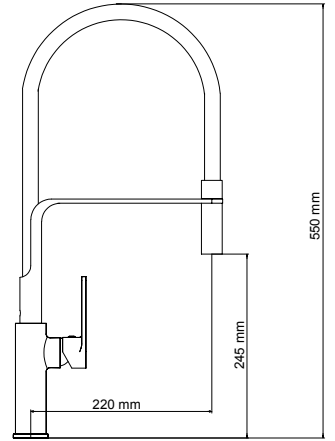

KITCHEN

CE003-7

Miscelatore lavello, canna girevole in silicone,
doccetta estraibile, flex cm 50 1/2" F

One hole sink mixer, swivel silicone spout,
pull-out hand shower, flex cm 50 1/2" F

Mitigeur évier, bec tournant en silicone,
douchette extractible, flexibles cm 50 1/2" F

خلاط حوض احترافي، ذراع صنبور دوار من السيليكون، دُش
ثانوي قابل للسحب، خرطوم 50 سم 1/2 بوصة أنثى

Chrome - كروم

Gold - ذهب

Matt Black - ماتى أبيض

Matt White - ماتى أسود