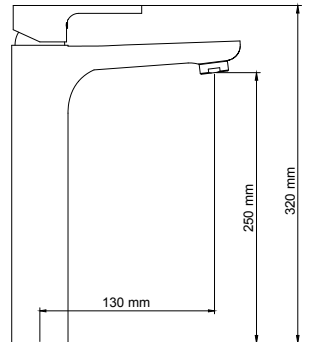

S0121-N

Miscelatore lavabo alto,
scarico click-clack, flex cm 50 1/2" F

One hole high basin mixer,
click-clack pop up, flex cm 50 1/2" F

Mitigeur lavabo haut,
vidage click-clack, flexibles cm 50 1/2" F

خلاط حوض غسيل مرتفع، صرف بالضغط،
خرطوم 50 سم 1/2 بوصة أنثى

Chrome - كروم

Gold - ذهب

Matt Black - ماتى أبيض

Matt White - ماتى أسود