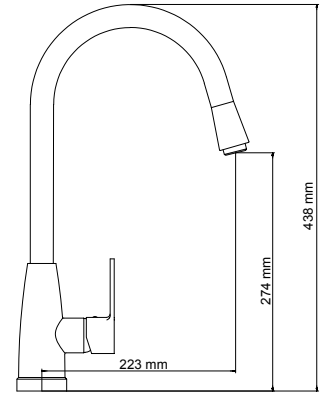

CE003-3

Miscelatore lavello, canna girevole,
doccetta estraibile, flex cm 50 1/2" F

One hole sink mixer, swivel spout,
pull-out hand shower, flex cm 50 1/2" F

Mitigeur évier, bec tournant, douchette
extractible, flexibles cm 50 1/2" F

خلاط حوض، ذراع صنوبر دوار، دش ثانوي قابل
للسحب، خرطوم 50 سم 1/2 بوصة أنثى

Chrome - كروم

Gold - ذهب

Matt Black - ماتى أبيض

Matt White - ماتى أسود