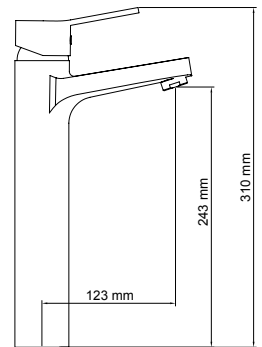

S0511B-P

Miscelatore lavabo alto,
scarico click-clack, flex cm 50 1/2" F

One hole high basin mixer,
click-clack pop up, flex cm 50 1/2" F

Mitigeur lavabo haut,
vidage click-clack, flexibles cm 50 1/2" F

خراطوم 50 سم 1/2 بوصة أنثى،
صريف بالضغط، مرتفع،

كروم - Chrome

ذهب - Gold

ماتي أبيض - Matt Black

ماتي أسود - Matt White