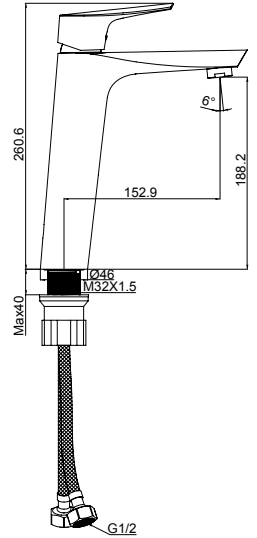

S0041-D

Miscelatore lavabo alto,
scarico click-clack, flex cm 50 1/2" F

One hole high basin mixer,
click-clack pop up, flex cm 50 1/2" F

Mitigeur lavabo haut,
vidage click-clack, flexibles cm 50 1/2" F

خراطيم حوض غسل مرتفع، صرف بالضغط،
خرطوم 50 سم 1/2 بوصة أنثى

- Chrome - كروم
- Gold - ذهب
- Matt Black - ماتى أبيض
- Matt White - ماتى أسود

Box 12 pcs