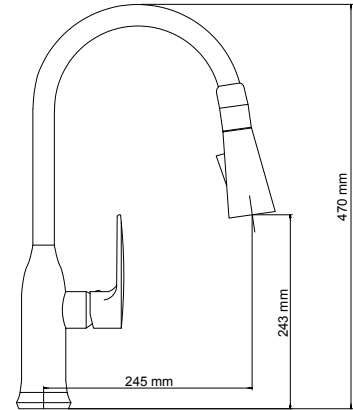

CE003-6

Miscelatore lavello, canna girevole,
doccetta, flex cm 50 1/2" F

One hole sink mixer, swivel spout,
hand shower, flex cm 50 1/2" F

Mitigeur évier, bec tournant, douchette
extractible, flexibles cm 50 1/2" F

خلاط حوض، ذراع صنوبر دوار، دش ثانوي،
خرطوم 50 سم 1/2 بوصة أنثى

Chrome - كروم

Gold - ذهب

Matt Black - ماتى أبيض

Matt White - ماتى أسود